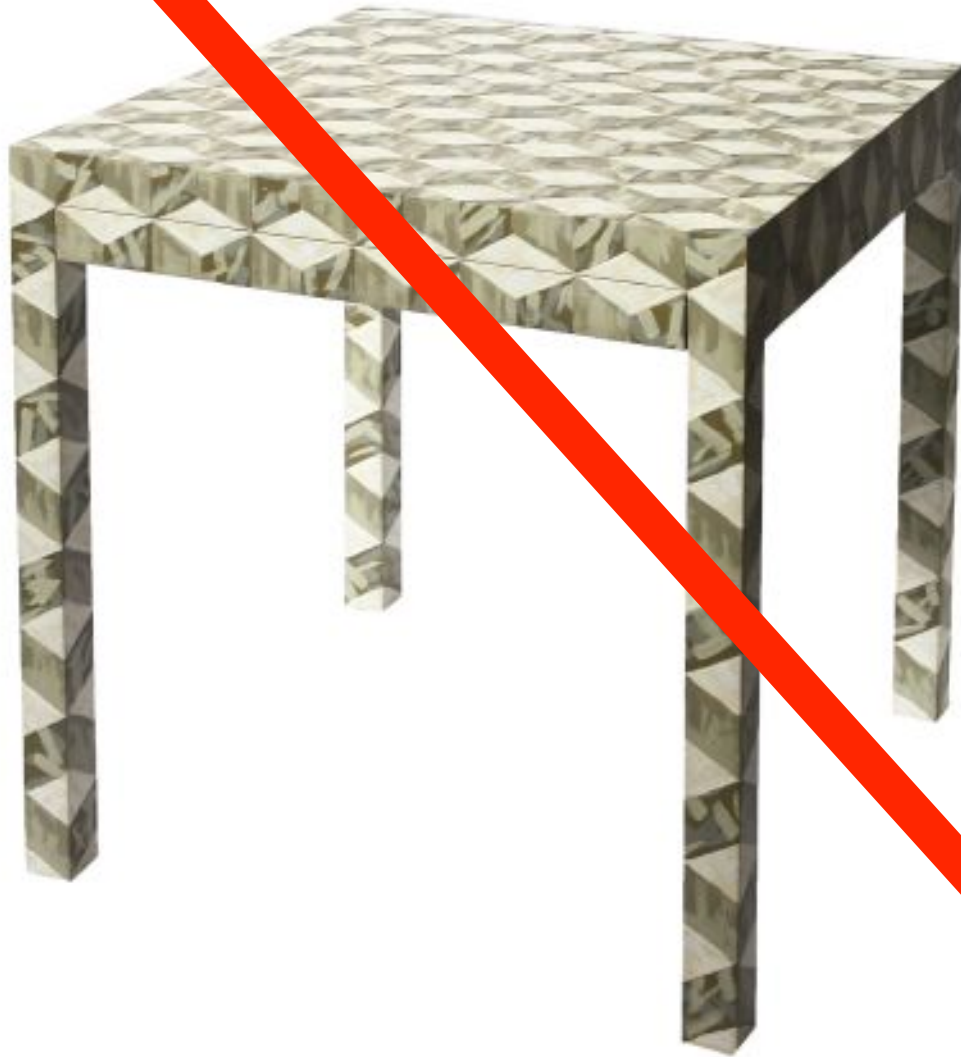

Custom Large Couve Chest
32" W x 16" D 30" H
Reversed Silvered Glass with Champagne Gold Accents

MCLAIN WIESAND
CUSTOM BUILT FURNITURE