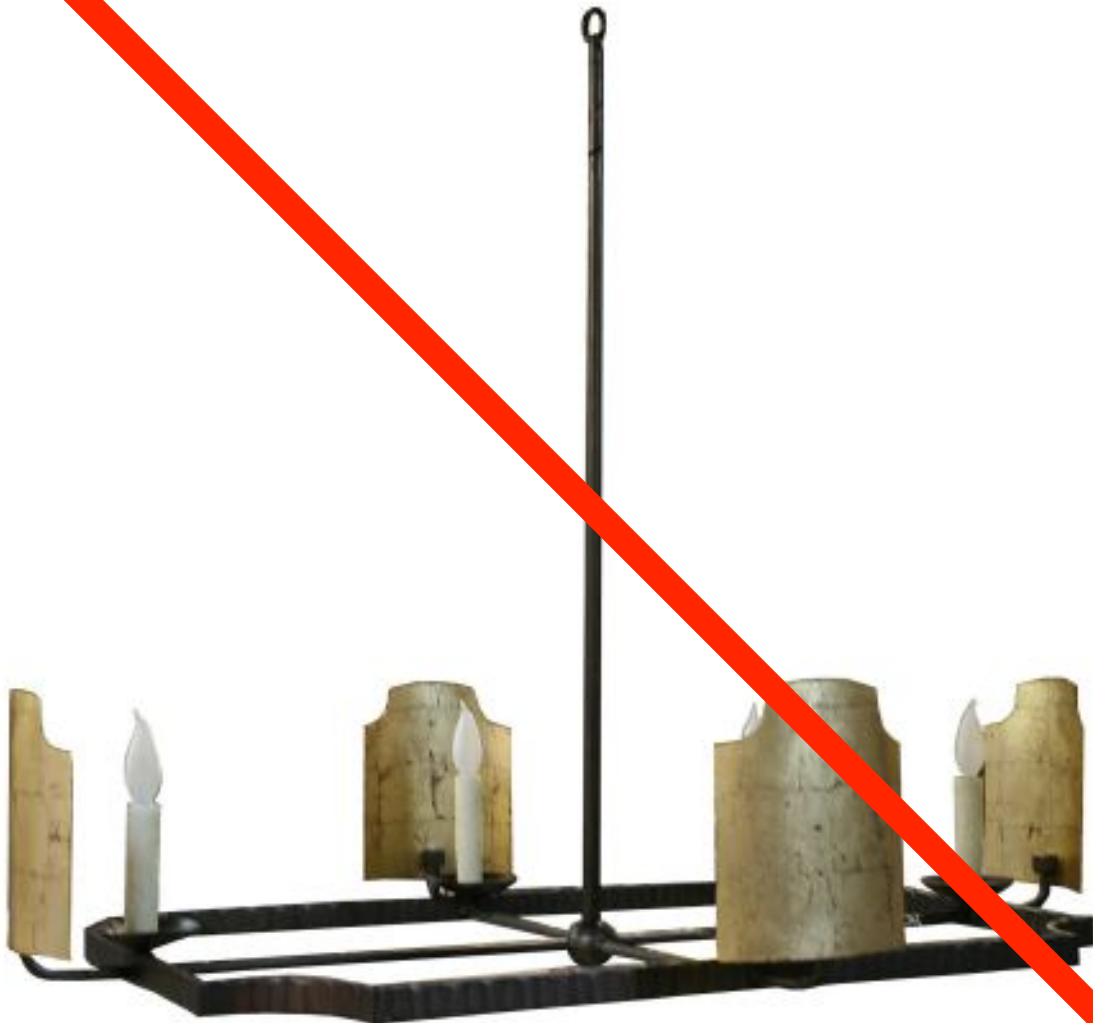

MCLAIN WIESAND

CUSTOM BUILT FURNITURE

Rectangular Carousel Chandelier
French Rubbed Steel Finish
42" W x 15" H x 20" D

MCLAIN WIESAND
CUSTOM BUILT FURNITURE

Marguerite Sconce
Galvanized Zinc Finish
11" W x 6" D x 18" H

MCLAIN WIESAND
CUSTOM BUILT FURNITURE

Auger Lantern
Thirty Third Gold Finish
39" H x 16" Dia

MCLAIN WIESAND
CUSTOM BUILT FURNITURE

Cork Chandelier
French Rubbed Steel Finish
44" W x 44" D x 48" H

MCLAIN WIESAND

CUSTOM BUILT FURNITURE

Louise Chandelier
Smoked Iron Frame with Distressed Archetype Gold shades
44" W x 32" D x 24" H

MCLAIN WIESAND
CUSTOM BUILT FURNITURE

Marie Sconce
Boxwood Bronze Finish
8" W x 5" D x 14 1/2" H

MCLAIN WIESAND
CUSTOM BUILT FURNITURE

Recanbol Lantern
Black Steel with Blackbole Gold
24" Diameter

Also Available : Silver Leaf Exterior w/ Blackbole Gold Interior